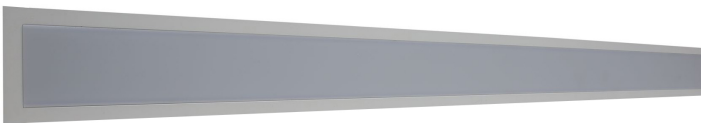

ALBINO

LINEER

Areas of application

- Shopping Centers
- Stores
- Meeting Halls
- Aisles
- Schools
- Shops
- Offices

Product benefits

- Efficient energy saving
- Elegant design
- Easy installation system
- Shallow mounting depth

Product Specifications

- Lifetime (L70/B50) : up to 50,000 h
- Color temperature : 2,700 K - 6,500 K
- Operating voltage : 220...240 V AC supply
- Type of protection : IP20
- Recessed ceiling mounting
- Led type : Samsung - Seoul
- Driver : Eaglerise