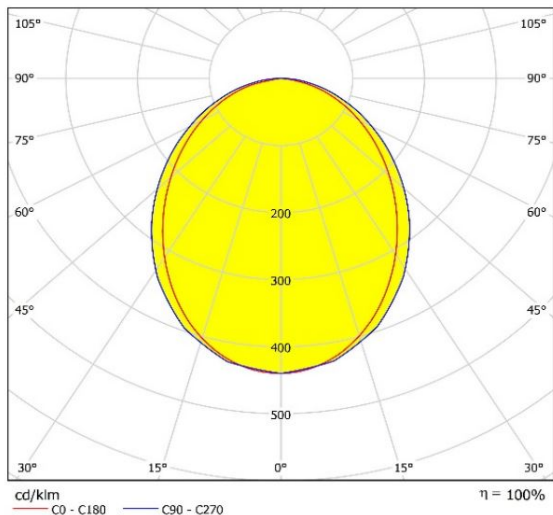

Photometrical data

| | |
|--------------------------|-----------------|
| Color temperature | 2700 K - 6500 K |
| Luminous flux | 4375 lm |
| Color rendering index Ra | >80 |

Dimensions

| | |
|---|-------|
| A | 65 mm |
| B | 89 mm |
| C | 59mm |

| | |
|-------------------|-------------------|
| Beam angle | Wide distribution |
|-------------------|-------------------|

| | |
|----------------------|----|
| Type of cover | PC |
|----------------------|----|