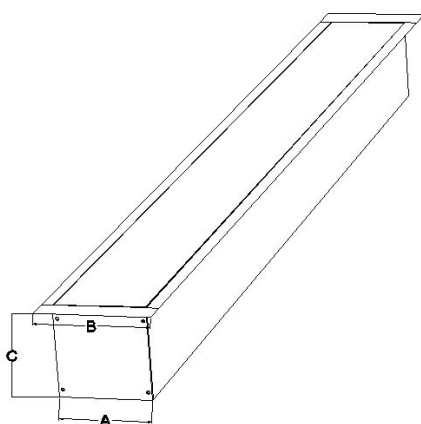

Photometrical data

| | |
|--------------------------|-----------------|
| Color temperature | 2700 K - 6500 K |
| Luminous flux | 4375 lm |
| Color rendering index Ra | >80 |

Dimensions

| | |
|---|-------|
| A | 65 mm |
| B | 89 mm |
| C | 59mm |