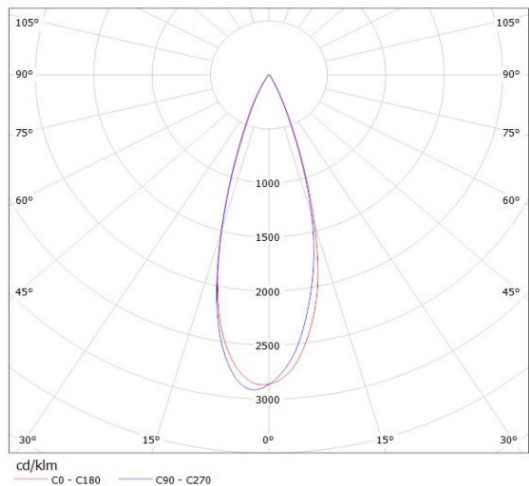

Product datasheet

Light Technical Data

Beam angle	Wide distribution - Narrow distribution

Type of cover	PC

Capabilities

Type of installation	Surfaced
Type of connection	Cable, 3 x 1.50 mm²

Certificates & standards

Protection class	Insulation class I (safety insulation)
Type of protection	IP67