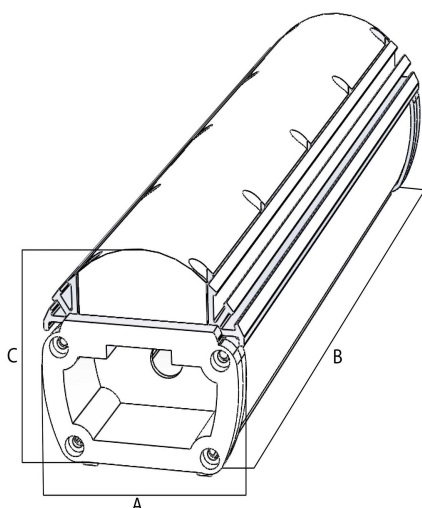

Photometrical data

| | |
|--------------------------|-----------------|
| Color temperature | 2700 K - 6500 K |
| Luminous flux | N/A |
| Color rendering index Ra | > 80 |

Dimensions

| | |
|---|--------|
| A | 73 mm |
| B | 600 mm |
| C | 74 mm |