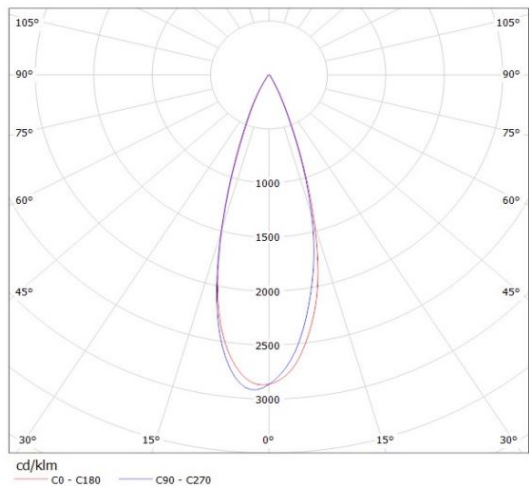

Photometrical data

| | |
|--------------------------|-----------------|
| Color temperature | 2700 K - 6500 K |
| Luminous flux | N/A |
| Color rendering index Ra | > 80 |

Dimensions

| | |
|---|--------|
| A | 73 mm |
| B | 300 mm |
| C | 74 mm |

| | |
|-------------------|---|
| Beam angle | Wide distribution - Narrow distribution |
|-------------------|---|

| | |
|----------------------|----|
| Type of cover | PC |
|----------------------|----|