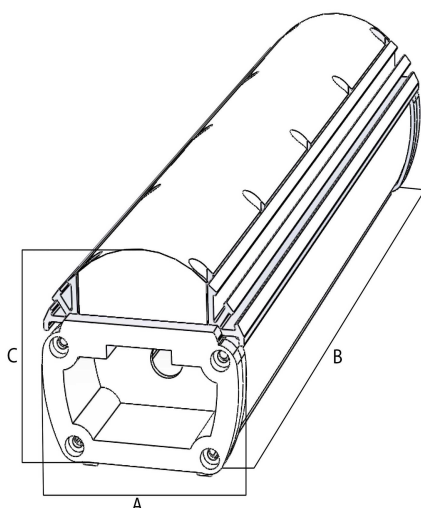

Photometrical data

| | |
|--------------------------|-----------------|
| Color temperature | 2700 K - 6500 K |
| Luminous flux | N/A |
| Color rendering index Ra | > 80 |

Dimensions

| | |
|---|--------|
| A | 73 mm |
| B | 300 mm |
| C | 74 mm |