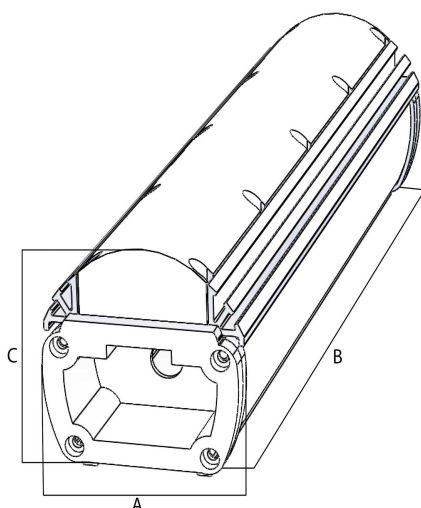

Product datasheet

Technical data

Electrical data

Nominal wattage	15W
Nominal voltage	220 - 240 V
Power factor	> 0.95
Lumen / Watt	N/A
Total harmonic distortion	< %20
Mains frequency	50...60 Hz

Photometrical data

Color temperature	2700 K - 6500 K
Luminous flux	N/A
Color rendering index Ra	> 80

Dimensions

A	73 mm
B	300 mm
C	74 mm

Colors & materials

Body material	Aluminum extrusion
Product color	Electrostatic powder paint

Note : Product body paint can be ordered with other RAL codes.

Temperatures & operating conditions

Ambient temperature range	-25 ... +85 °C