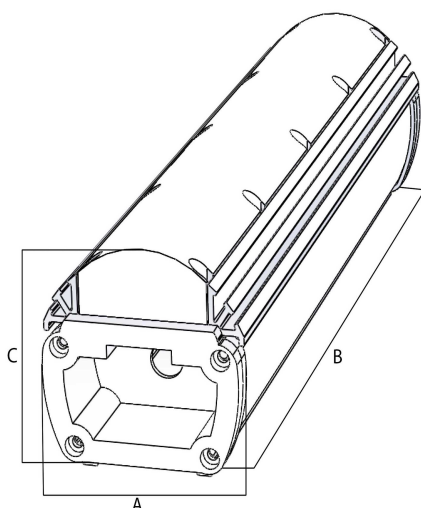

Photometrical data

| | |
|--------------------------|-----------------|
| Color temperature | 2700 K - 6500 K |
| Luminous flux | N/A |
| Color rendering index Ra | > 80 |

Dimensions

| | |
|---|---------|
| A | 73 mm |
| B | 1200 mm |
| C | 74 mm |