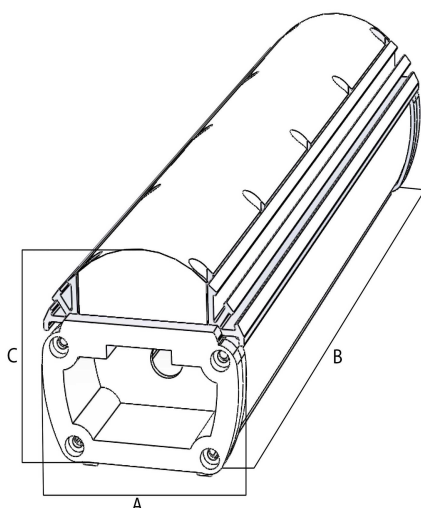

Product datasheet

Technical data

Electrical data

Nominal wattage	40W
Nominal voltage	220 - 240 V
Power factor	> 0.95
Lumen / Watt	N/A
Total harmonic distortion	< %20
Mains frequency	50...60 Hz

Photometrical data

Color temperature	2700 K - 6500 K
Luminous flux	N/A
Color rendering index Ra	> 80

Dimensions

A	73 mm
B	1200 mm
C	74 mm

Colors & materials

Body material	Aluminum extrusion
Product color	Electrostatic powder paint

Note : Product body paint can be ordered with other RAL codes.

Temperatures & operating conditions

Ambient temperature range	-25 ... +85 °C