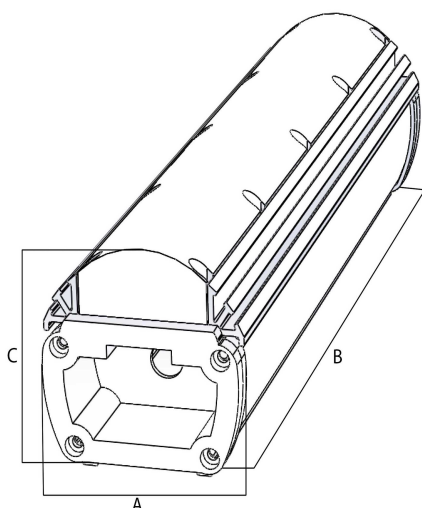

Photometrical data

| | |
|--------------------------|-----------------|
| Color temperature | 2700 K - 6500 K |
| Luminous flux | N/A |
| Color rendering index Ra | > 80 |

Dimensions

| | |
|---|--------|
| A | 73 mm |
| B | 900 mm |
| C | 74 mm |