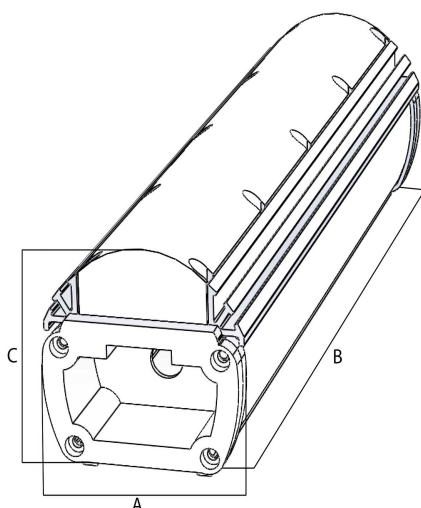

Product datasheet

Technical data

Electrical data

Nominal wattage	30W
Nominal voltage	220 - 240 V
Power factor	> 0.95
Lumen / Watt	N/A
Total harmonic distortion	< %20
Mains frequency	50...60 Hz

Photometrical data

Color temperature	2700 K - 6500 K
Luminous flux	N/A
Color rendering index Ra	> 80

Dimensions

A	73 mm
B	900 mm
C	74 mm

Colors & materials

Body material	Aluminum extrusion
Product color	Electrostatic powder paint

Note : Product body paint can be ordered with other RAL codes.

Temperatures & operating conditions

Ambient temperature range	-25 ... +85 °C