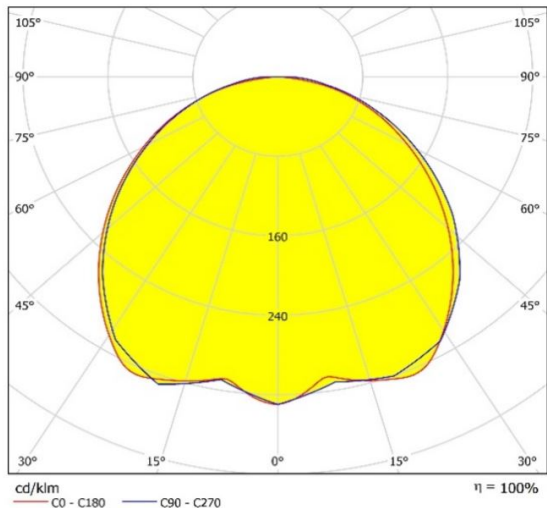

Light Technical Data

Beam angle	Wide distribution

Type of cover	PC

Capabilities

Type of installation	With lighting pole
Type of connection	Cable, 3 x 1.50 mm²

Certificates & standards

Protection class	Insulation class I (safety insulation)
Type of protection	IP66