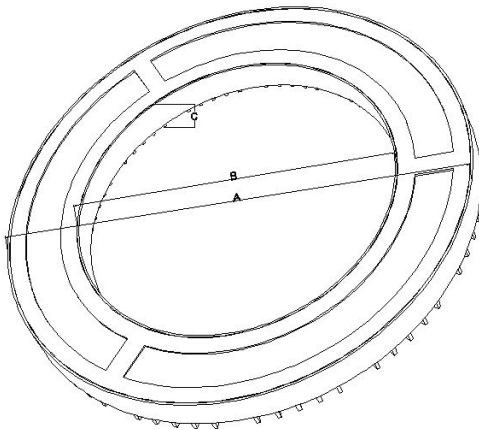

IP 66

Product datasheet

Technical data

Electrical data

Nominal wattage	85 W
Nominal voltage	220 - 240 V
Power factor	> 0.95
Lumen / Watt	124 lm/watt
Total harmonic distortion	< %20
Mains frequency	50...60 Hz

Photometrical data

Color temperature	2700 K - 6500 K
Luminous flux	10535 lm
Color rendering index Ra	> 80

Dimensions

A	600 mm
B	400 mm
C	55 mm

Colors & materials

Body material	Aluminum die cast
Product color	Electrostatic powder paint

Beam angle	Wide distribution
-------------------	-------------------

Type of cover	PC
----------------------	----

Capabilities

Type of installation	With lighting pole
Type of connection	Cable, 3 x 1.50 mm ²