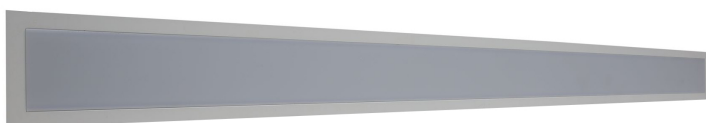

ALBINO

LINEER

Areas of application

- Shopping Centers
- Stores
- Meeting Halls
- Aisles
- Schools
- Shops
- Offices

Product benefits

- Efficient energy saving
- Elegant design
- Easy installation system
- Shallow mounting depth

Product Specifications

- Lifetime (L70/B50) : up to 50,000 h
- Color temperature : 2,700 K - 6,500 K
- Operating voltage : 220...240 V AC supply
- Type of protection : IP20
- Recessed ceiling mounting
- Led type : Epistar
- Driver : Eaglerise

Photometrical data

Color temperature	2700 K - 6500 K
Luminous flux	3183 lm
Color rendering index Ra	>80

Dimensions

A	65 mm
B	89 mm
C	59mm

Colors & materials

Body material	Aluminum extrusion
Product color	Electrostatic powder paint