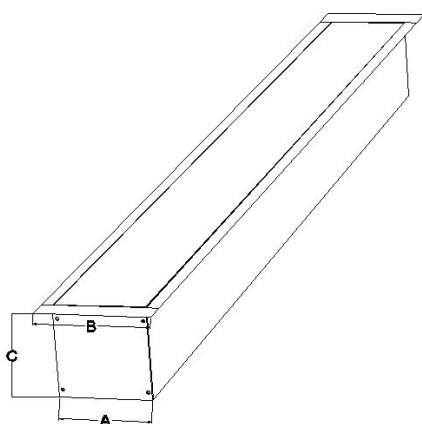

Photometrical data

Color temperature	2700 K - 6500 K
Luminous flux	3183 lm
Color rendering index Ra	>80

Dimensions

A	65 mm
B	89 mm
C	59mm

Colors & materials

Body material	Aluminum extrusion
Product color	Electrostatic powder paint