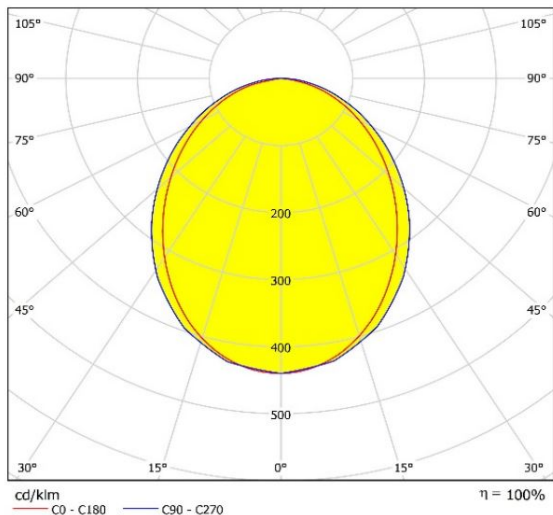

Product datasheet

Light Technical Data

Beam angle	Wide distribution

Type of cover	PC

Capabilities

Type of installation	Recessed
Type of connection	Cable, 2 x 0.50mm²

Certificates & standards

Protection class	Insulation class I (safety insulation)
Type of protection	IP20