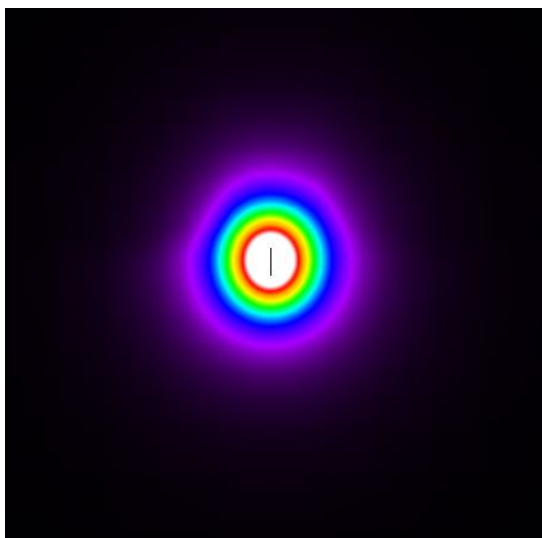

Product datasheet

Light Technical Data

Beam angle	Wide distribution

Type of cover	PC

Capabilities

Type of installation	Recessed
Type of connection	Cable, 2 x 0.50mm²

Certificates & standards

Protection class	Insulation class I (safety insulation)
Type of protection	IP20