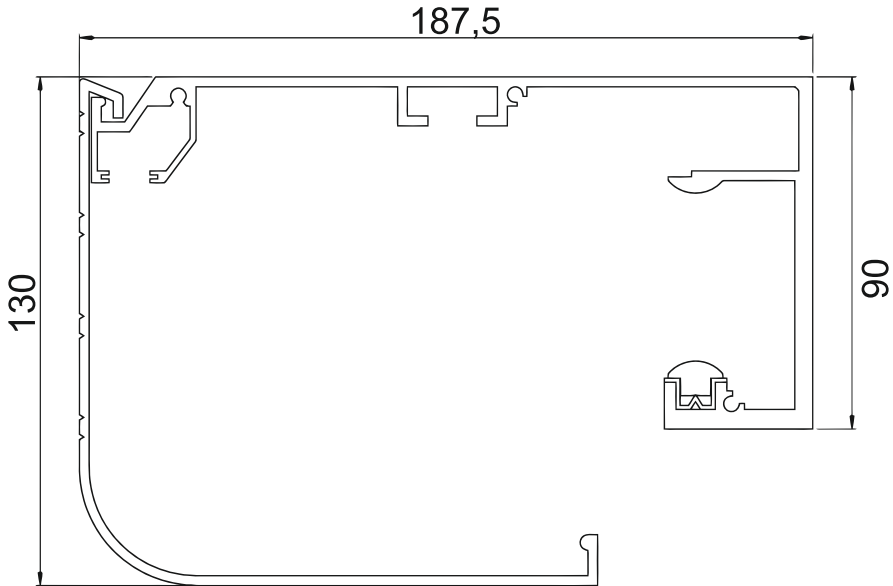

side view

front view

rear view

product details

Type	RAPID 1	RAPID 2
Maximum wing weight	200 Kg	200+200 Kg
Power supply	230 V 50/60 Hz	
Motor voltage	24 V DC	
Control unit	MTF 16	
Maximum power	100 W	
Opening Time	40 cm/sn	80 cm/sn
Closing Time	30 cm/sn	60 cm/sn
Continuously of operation	100%	
Limit switch type	Encoder	
Slow Down	Available	
Manual use	Manual open/close	
Working temperature	-20°C min +70°C max	