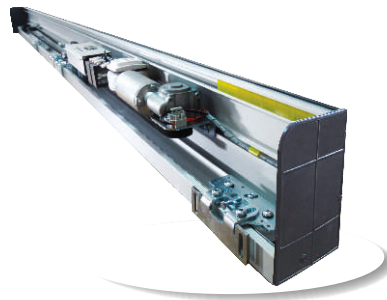

page 12

RAPID SERIES