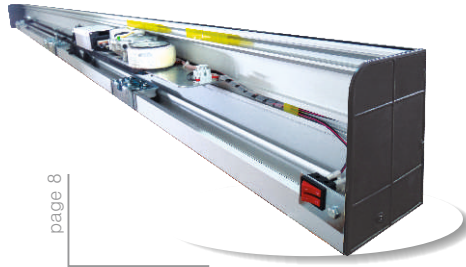

WHAT WE OFFER: TOP-LEVEL SAFETY

page 8

PEER SERIES