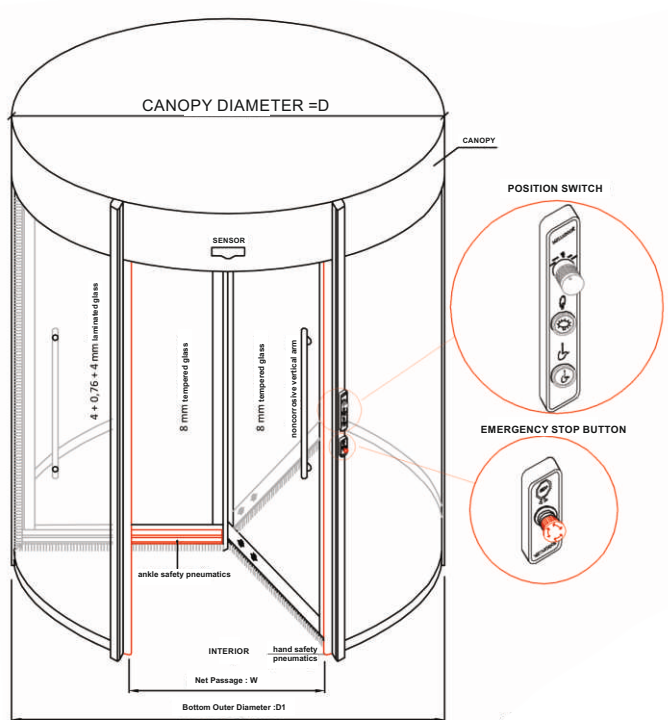

Revolving Photocell Door, provides a fast circulation in intensive entries and exits, and thus preserves ambient temperature, facilitating also entries and exits. With its jam detection sensor systems, brings human safety in prominence.

product details

Specifications	Standard
Motor	AC 0,25 kw, 1300d/dk, 50-60 Hz
Processor	Siemens
Side fixed and wing joinery	Special designed aluminum
Canopy construction	Special designed aluminum
Canopy height	Stan. 300 mm, special production min:250 mm
Passing height	2100 - 3000 mm
Diameter	2000 - 3600 mm
Number of wing	3 or 4
Glasses for side fixed joinery	4+0,76+4 mm laminated transparent glass
Wing glasses	8 mm tempered transparent glass
Aluminum construction	Natural mat eloxal or standard electrostatic powder coat
Wing arms	Horizontal or vertical 30 mm noncorrosive tubular arm
Locking	Manual 2 key or electromagnetic motor lock
Sealing between glass and aluminum	With EPDM cord
Sealing between wing and fixed part	With horse hair brush
Radar	Microwave qty: 2
Speed control	Standard
Impaired in health pass	Standard
Hand safety pneumatics	In enter and exit on the right qty: 1 for each
Ankle safety pneumatics+	In all wings at bottom hems
Position sensors	Standard
Winter mode	Standard
Night mode	Standard
Nonstop mode	Standard
Push & go system	Standard