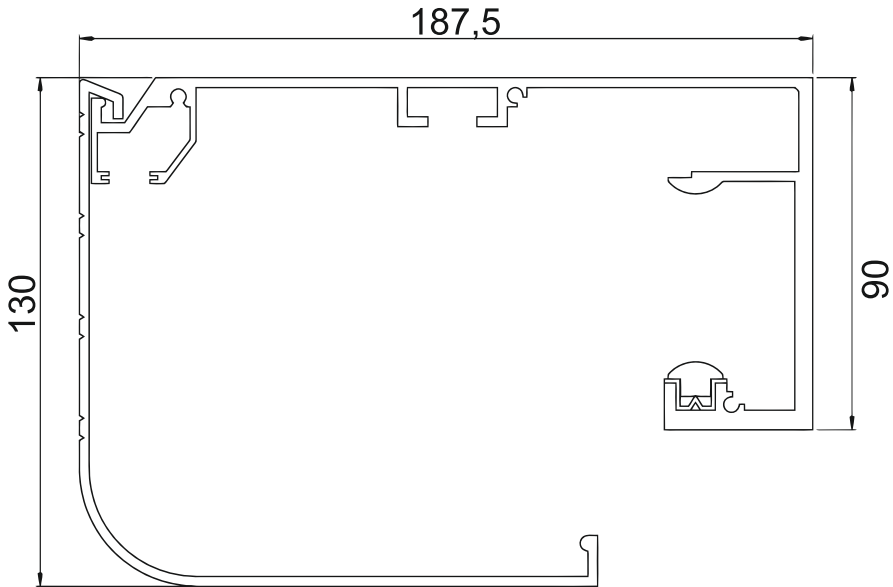

side view

front view

rear view

product details

Type	PEER 1	PEER 2
Maximum wing weight	125 Kg	125 + 125 Kg
Power supply	230 V 50/60 Hz	
Motor voltage	24 V DC	
Control unit	TRW100	
Maximum power	70 W	70 W
Opening time	40 cm/sn	80 cm/sn
Closing time	30 cm/sn	60 cm/sn
Continuously of operation	100%	
Limit switch type	Encoder	
Slow down	Available	
Manual use	Manual open/close	
Working temperature	-20°C min +70°C max	