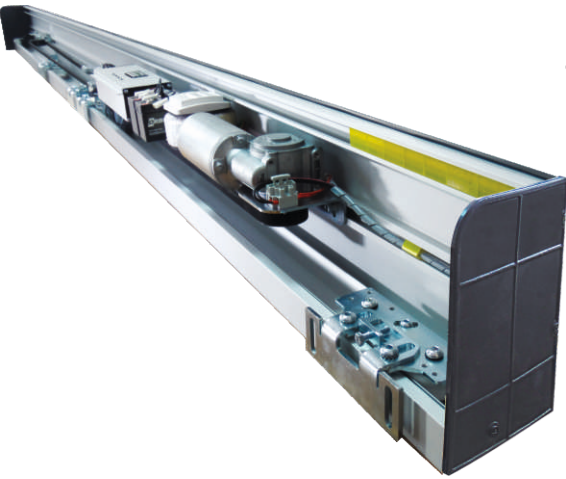

RAPID SERIES

more powerful

With their strengthened motor and control panel, suitably designed for intensive use in harsh conditions. Thanks to the battery system, they keep operating even in power outages without causing a trouble. They minimize indoor heat losses in hot and cold weather conditions.